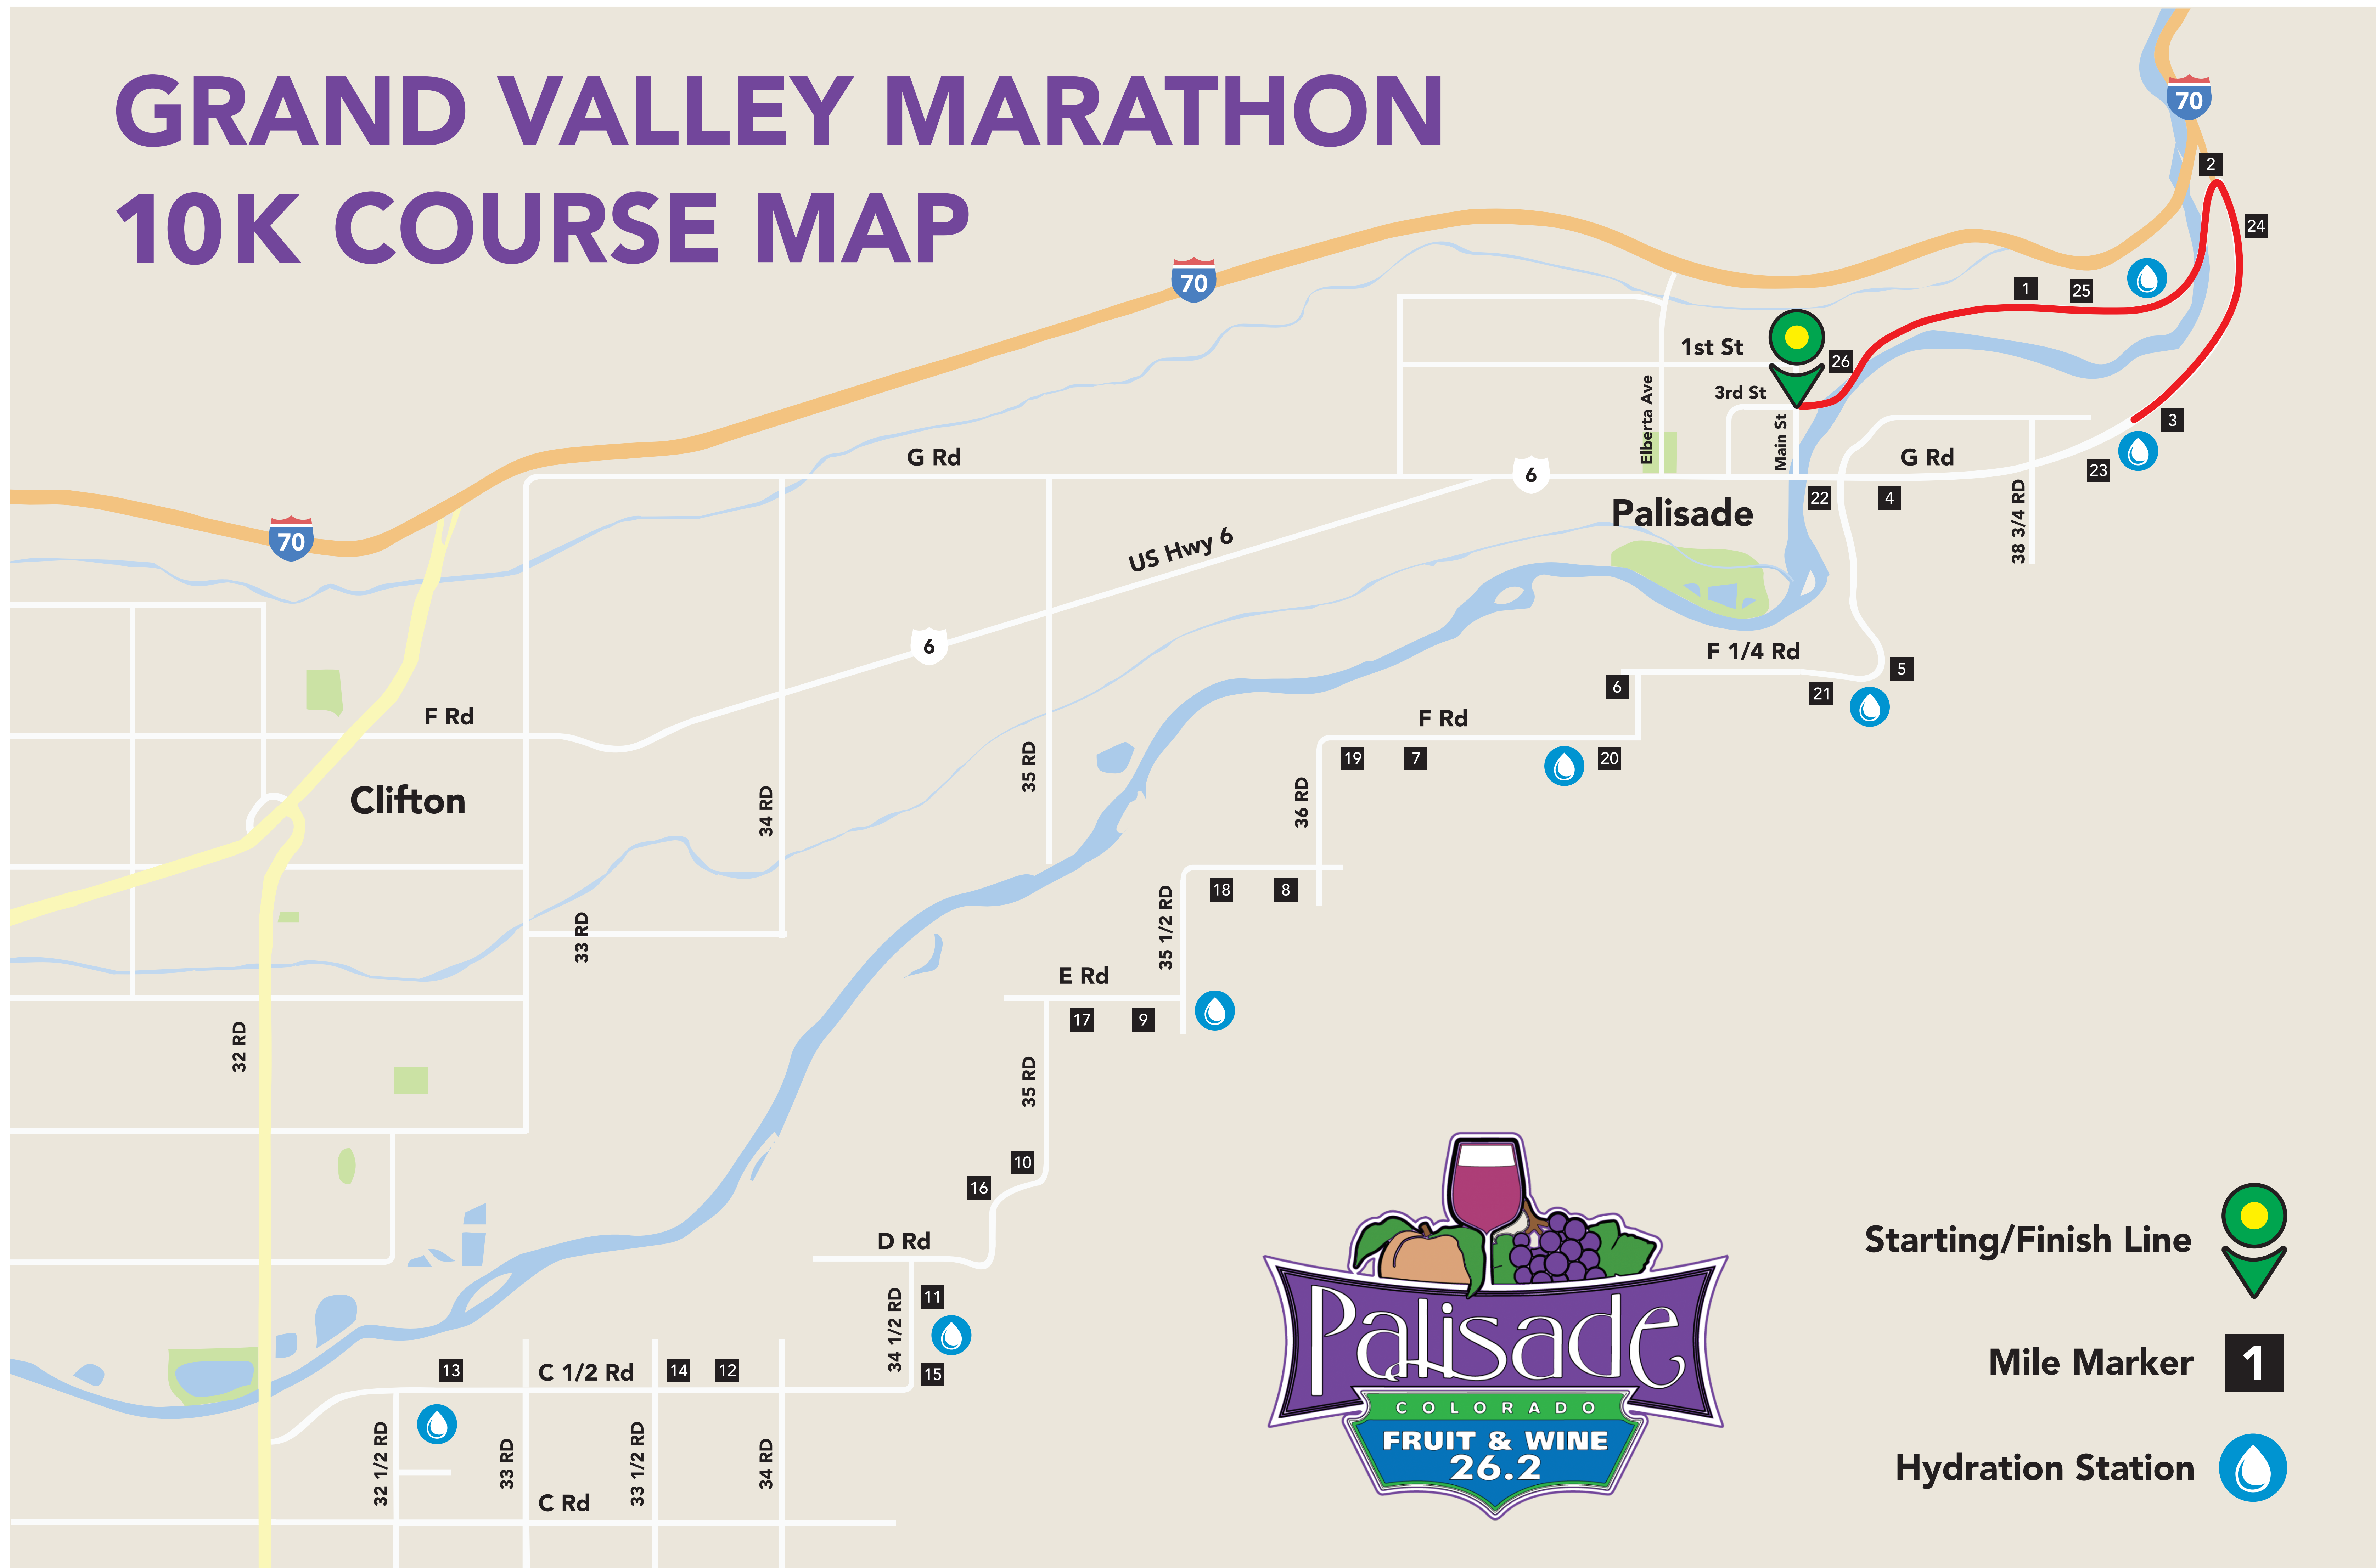

GRAND VALLEY MARATHON 10K COURSE MAP

- Starting/Finish Line
- Mile Marker
- Hydration Station